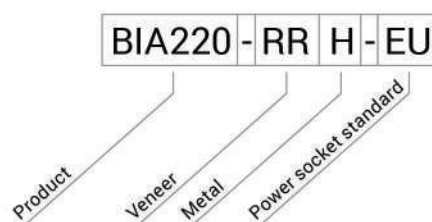

### Code structure

	Description	W	D	H	Code	Price, GBP (RRP)	
						Melamine: <b>AA KK RR V1</b>	
						Metal legs:	
						<b>E A</b>	<b>H</b>
						Power socket standard: <b>EU UK</b>	
	Desk (120mm thick desktop) with built-in power socket block (L/H side), 1 drawer, 1 pencil drawer and pull out shelf for computer (laptop)	2200	800	780	BIA220	<b>4124</b>	<b>4268</b>
	Desk (120mm thick desktop) with built-in power socket block (L/H side), 2 file drawers and 1 pencil drawer	2200	800	780	BIA221	<b>4064</b>	<b>4208</b>
						Melamine: <b>AA KK RR V1</b>	
						Metal legs:	
						<b>E A</b>	<b>H</b>
	Desk	1800	800	740	BIA180	<b>632</b>	<b>988</b>
	Desk with a cable port for wire management	1800	800	740	BIA181	<b>652</b>	<b>1008</b>