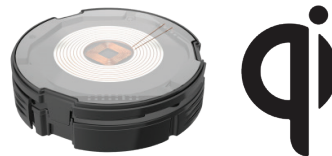

Fast Qi Wireless charger (built-in under the desktop):

- Output: 15W charging;
- Qi certified.